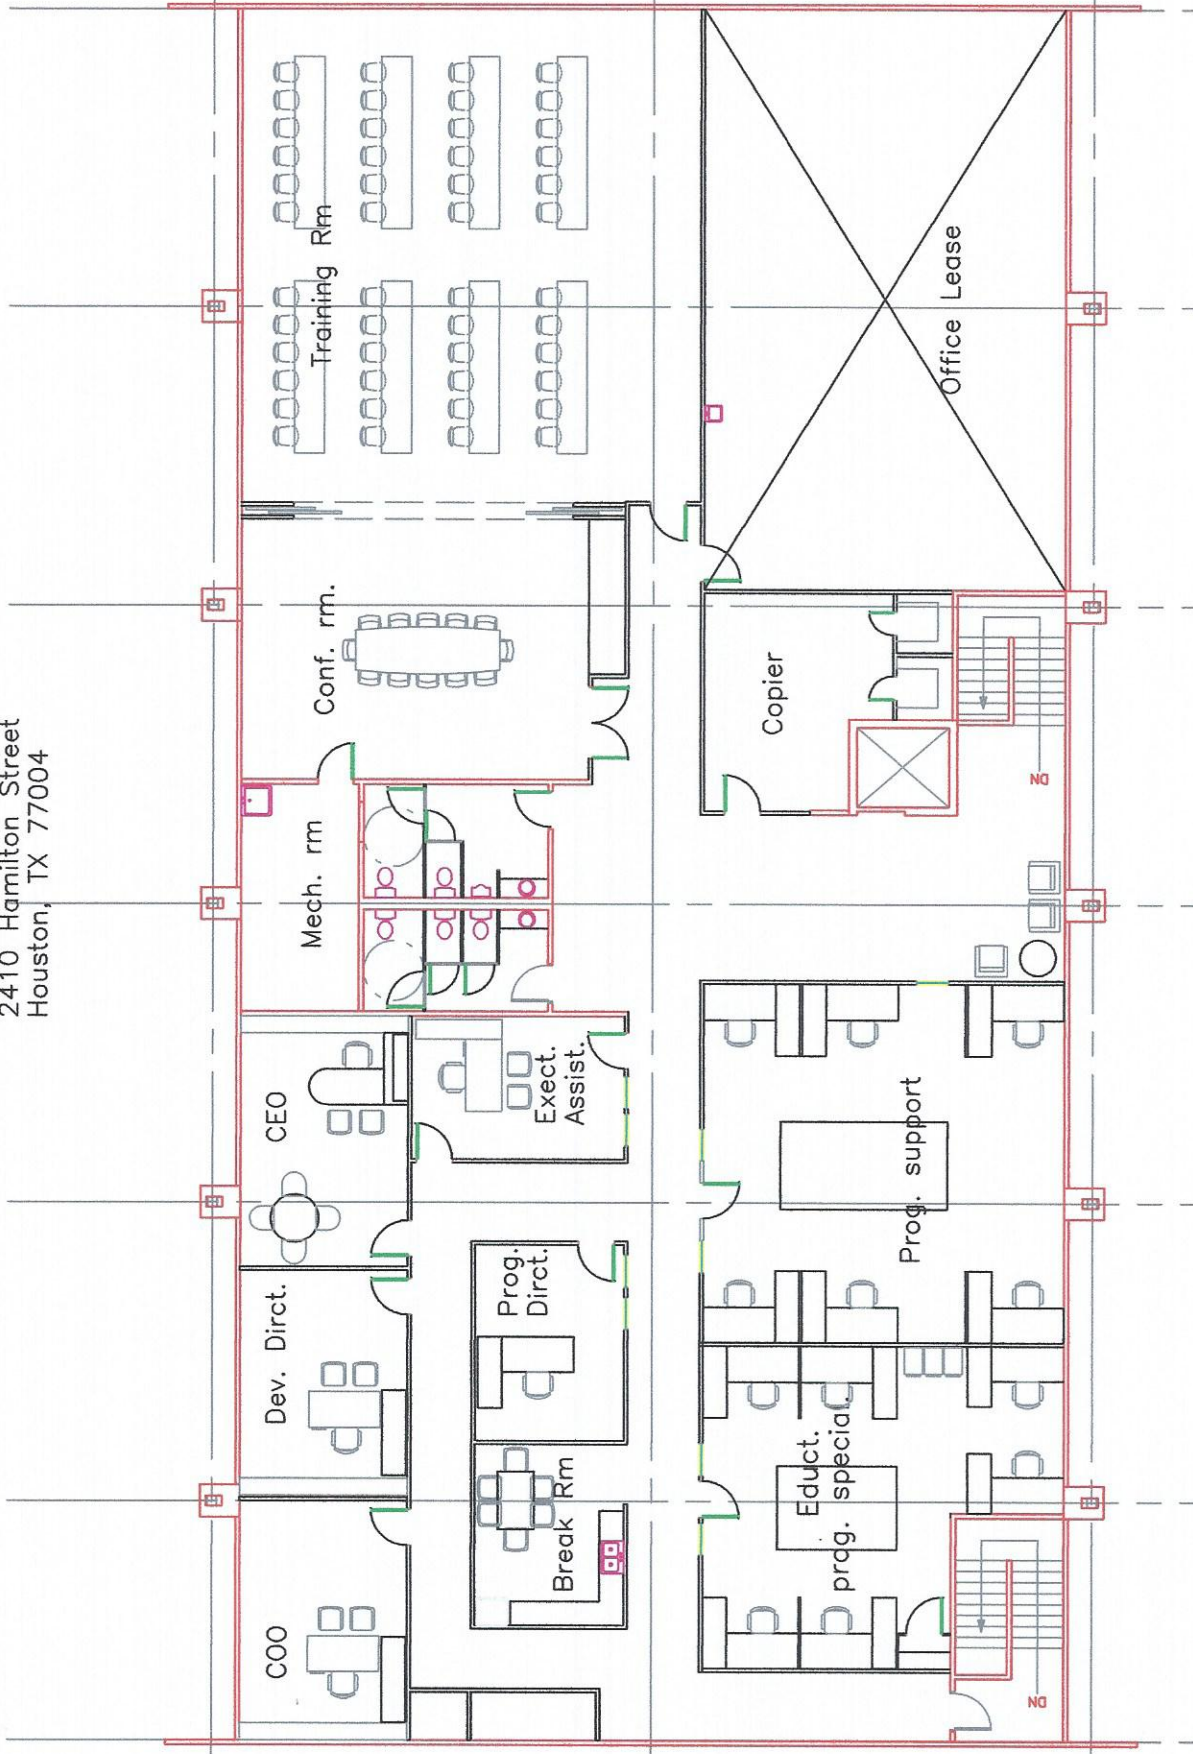

ESCAPE Family Resource Center
2410 Hamilton Street
Houston, TX 77004

2nd Floor Plan / Prop #3

TGS Design Studio LLC
3100 Richmond Ave. #402
Houston, TX 77098

07/30/2014

1/16" = 1'-0"