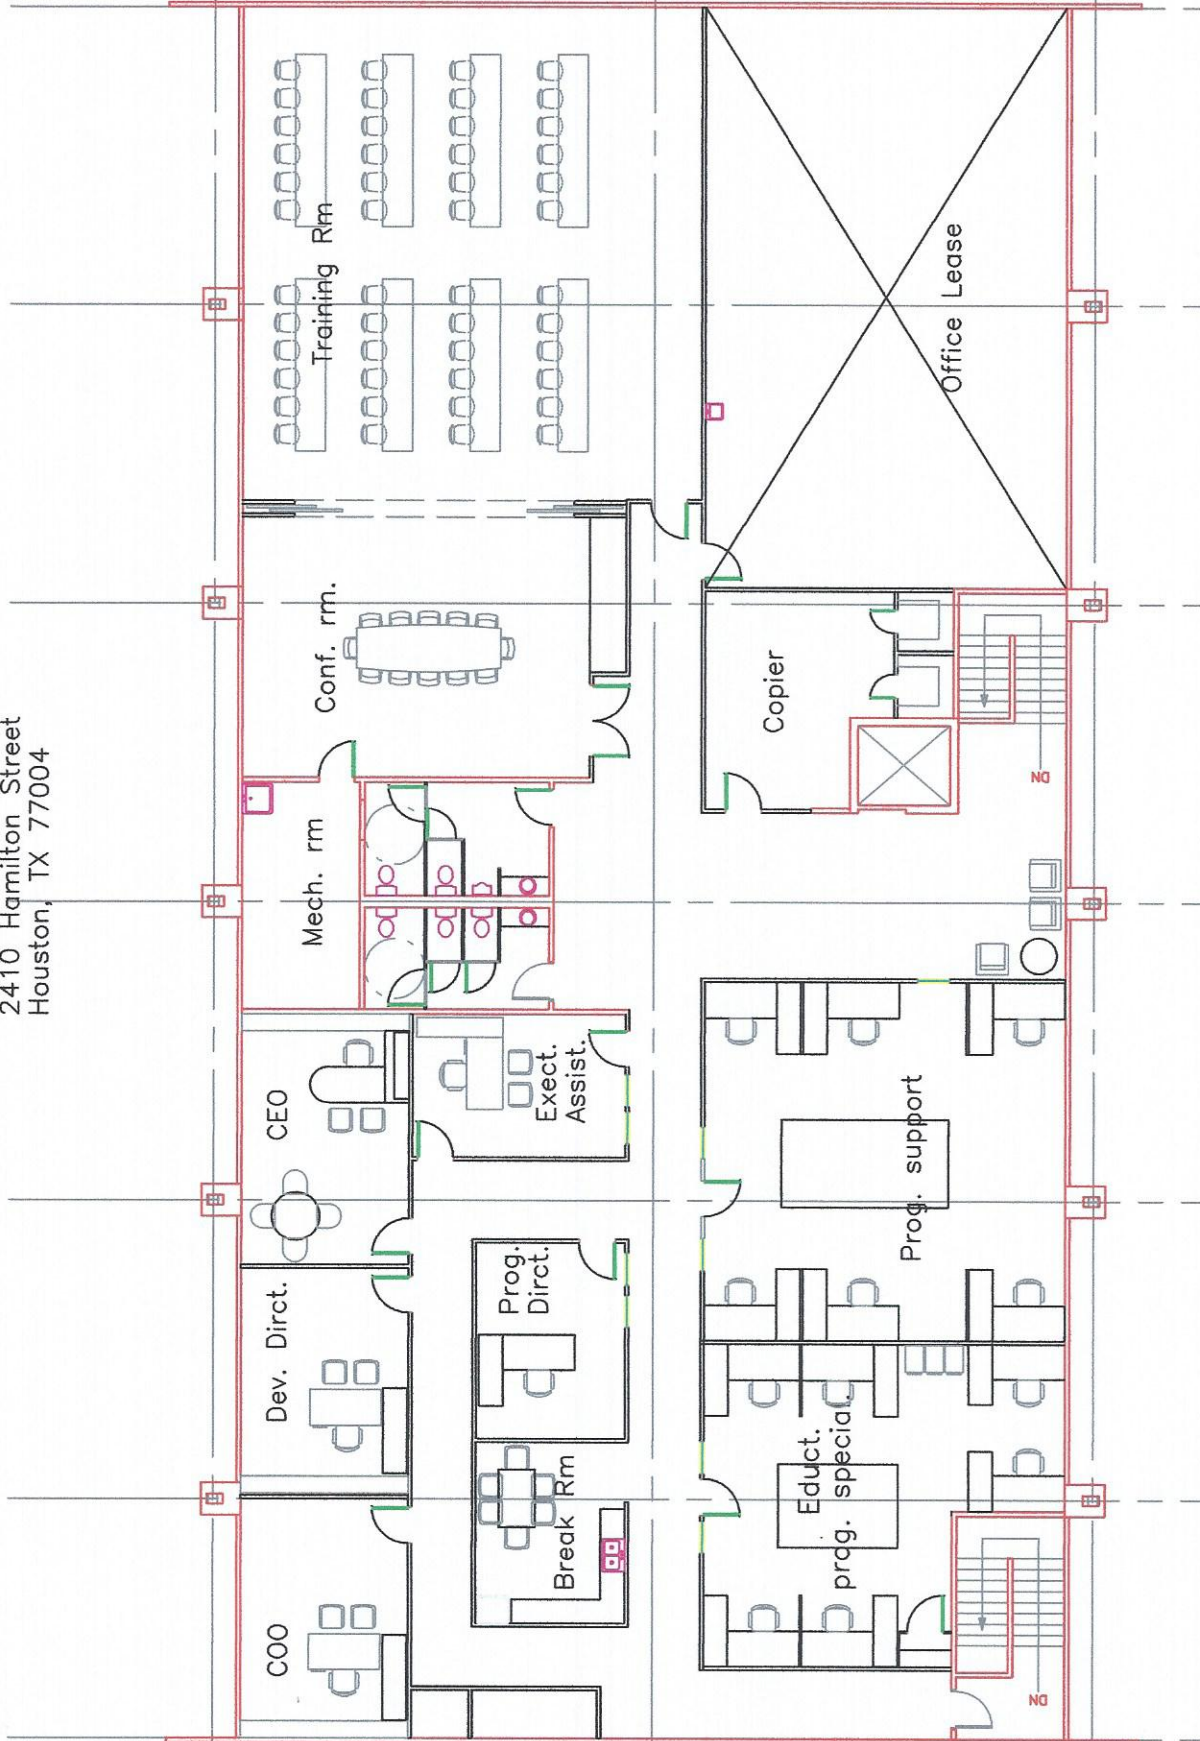

ESCAPE Family Resource Center
2410 Hamilton Street
Houston, TX 77004

2nd Floor Plan / Prop #3

TGS Design Studio LLC
3100 Richmond Ave. #402
Houston, TX 77098

07/30/2014

1/16" = 1'-0"