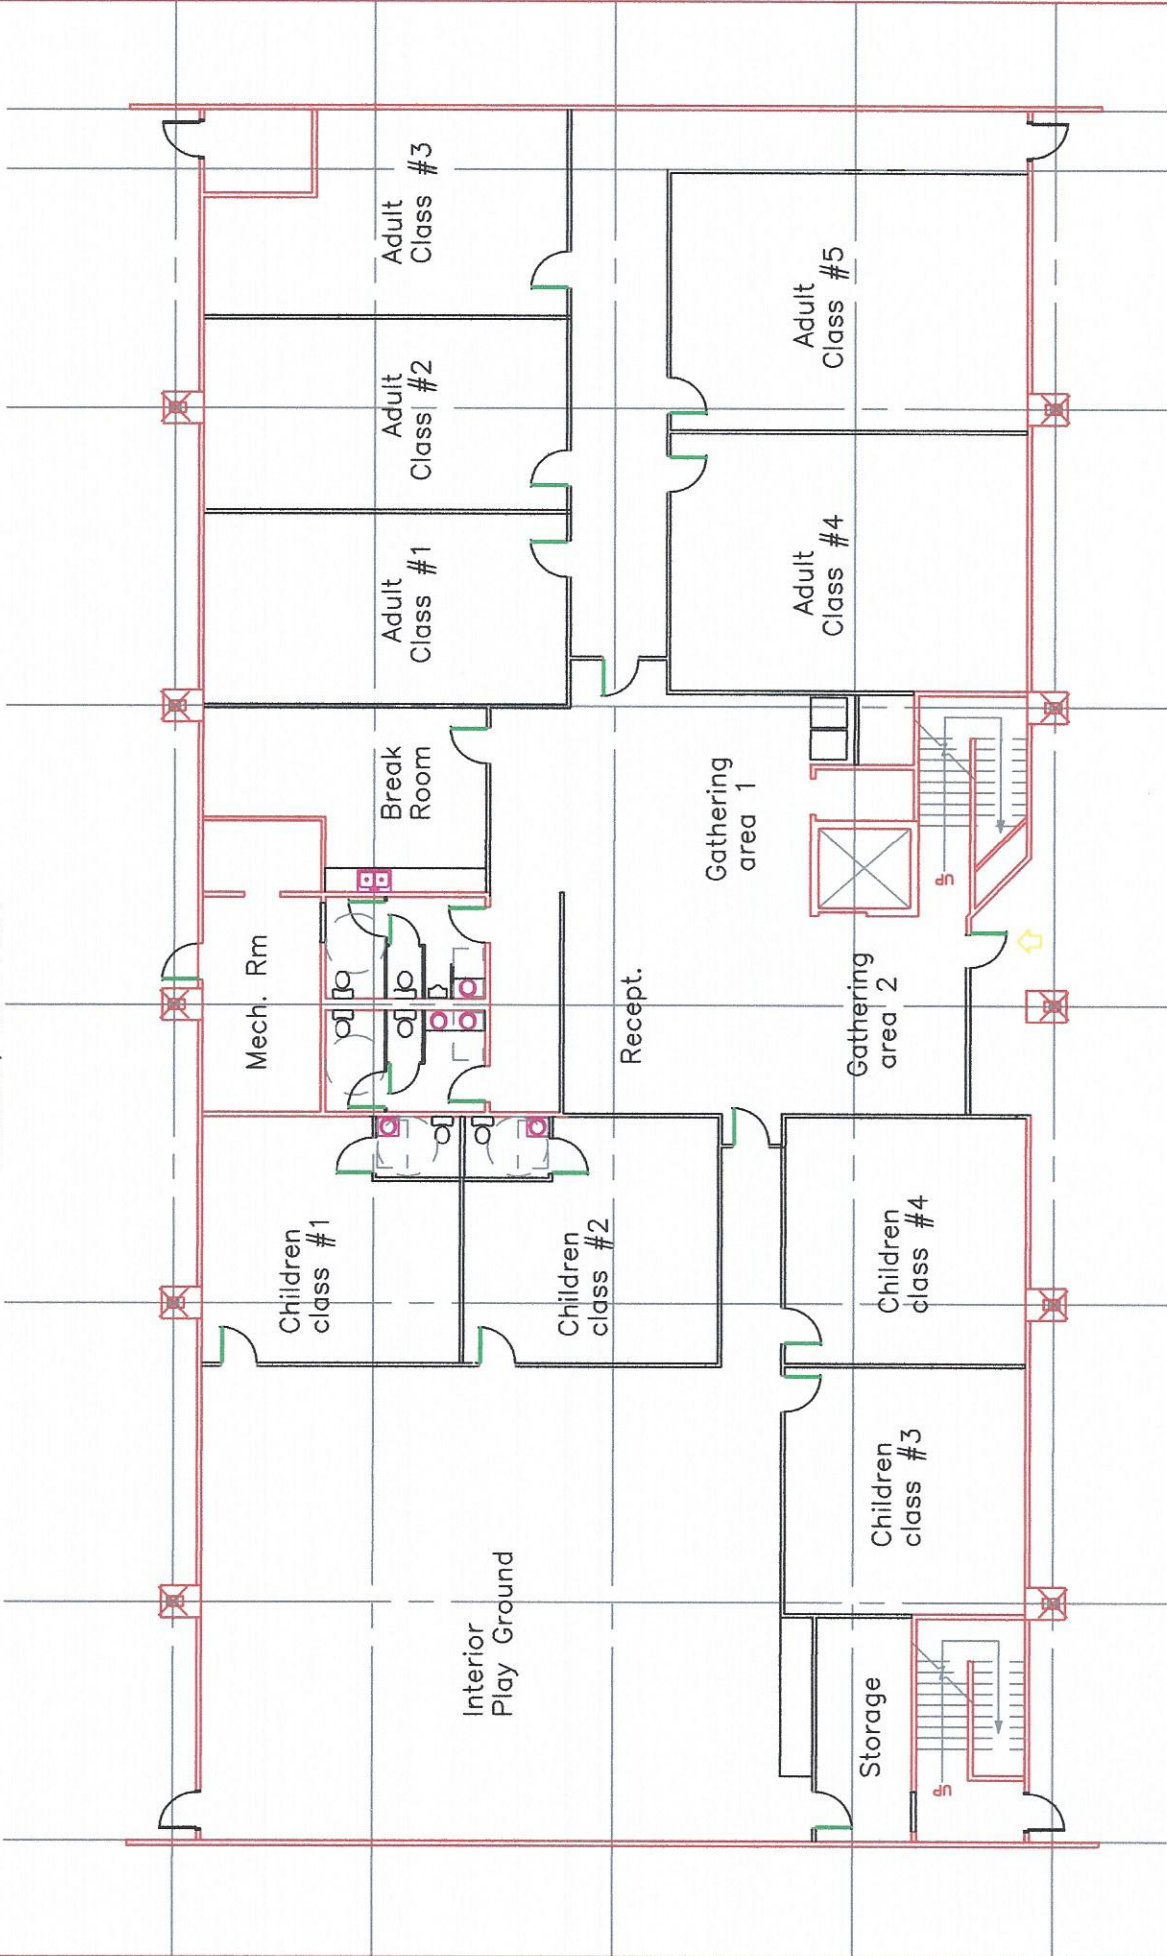

ESCAPE Family Resource Center
2410 Hamilton Street
Houston, TX 77004

1st Floor Plan / Prop #3

1

1/16" = 1'-0"

TGS Design Studio LLC
3100 Richmond Ave. #402
Houston, TX 77098

07/30/2014