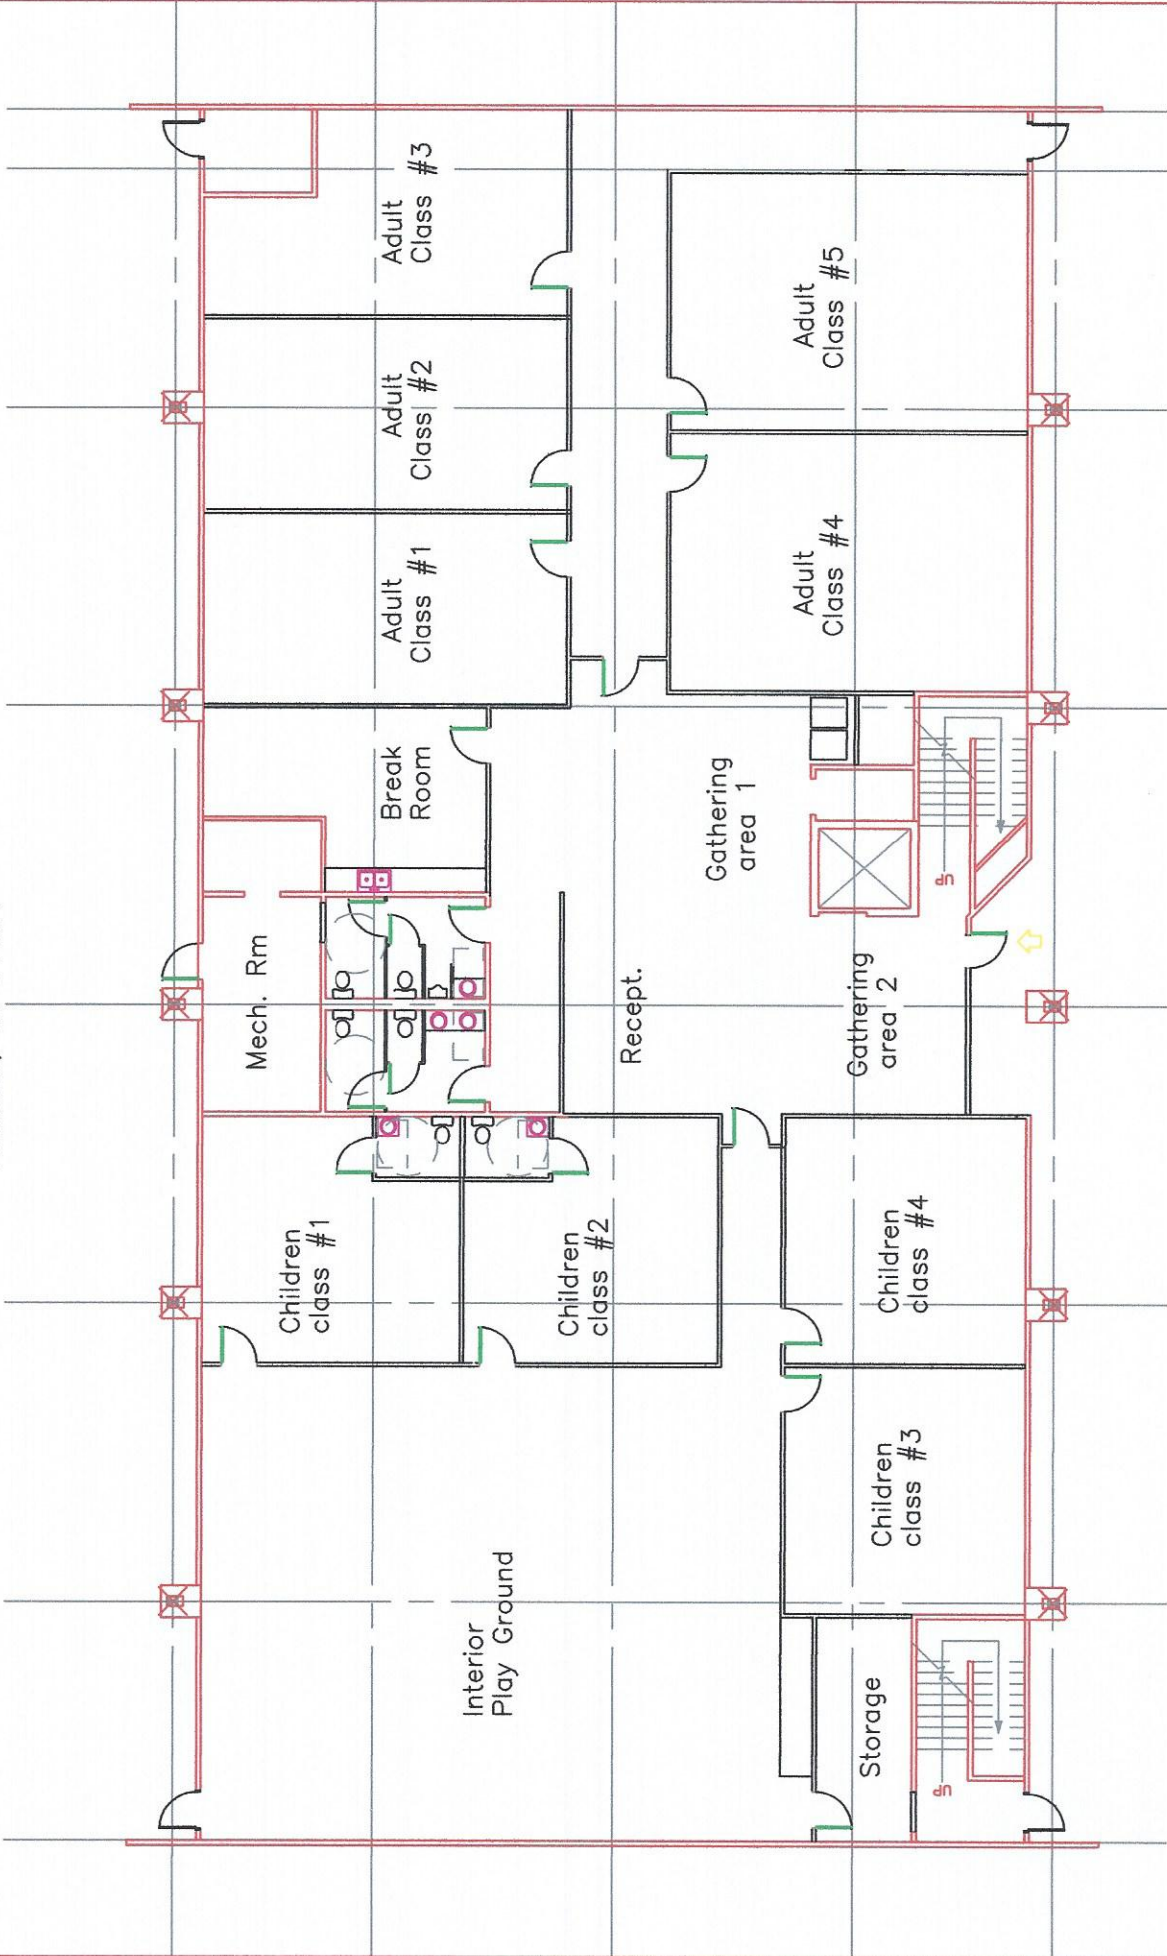

ESCAPE Family Resource Center
2410 Hamilton Street
Houston, TX 77004

TGS Design Studio LLC
3100 Richmond Ave. #402
Houston, TX 77098

07/30/2014

1st Floor Plan / Prop #3

1

1/16" = 1'-0"